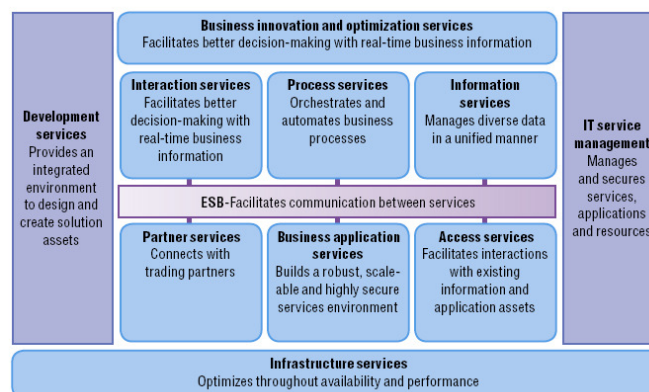

STRATEGY 7 Introduces:

IBM InfoSphere

Service Oriented Architecture

“Extends the Value of your Applications and Processes”

Now there's a new—“flexible, robust infrastructure foundation extension” available for existing Data Stage Users.

Service Oriented Architecture is designed to help current IBM Information Server customers simplify and speed deployment of information integration with the ability to translate information directly into DataStage projects significantly reducing development cycles.

IBM SOA Foundation — an integrated, open-standards-based set of software, best practices and patterns for Service Oriented Architecture. IBM SOA Foundation helps to extend the value of the applications and business processes that currently run your business, not replace them.

- IBM SOA Foundation is interoperable and fully modular -build-as-you-go basis.
- Foundation is scalable, you can start small and grow as fast as the business requires.
- Provides extensive support and facilitates greater interoperability.